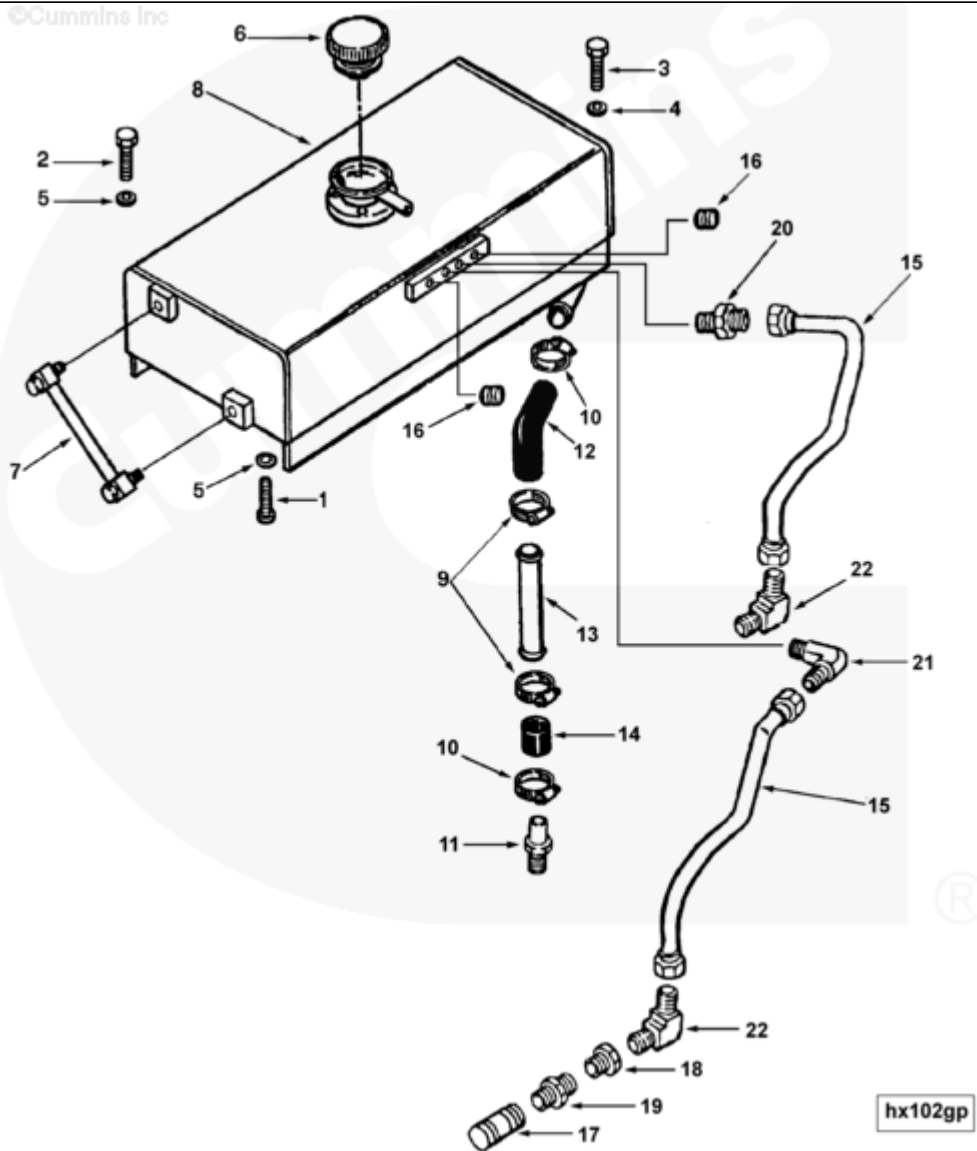

Parts Catalog - Option Detail

Electronic Parts Catalog - Option Detail				
Option	Group	Graphic	Film Card	Date
HX1133	08.12	hx102gp	F	15-JAN-95
Engines	NH/NT 855, NT495, NT743, NTA855 N106